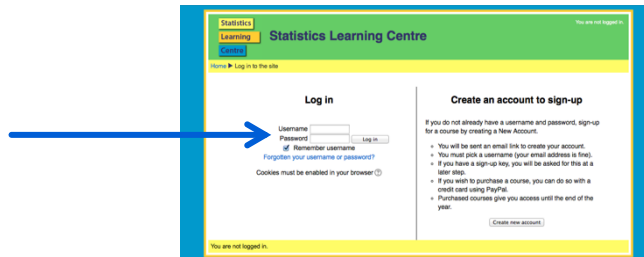

Login to NZ Stats 1, 2 or 3

Welcome to Statistics Learning Centre.

Login process

1. Enter Statistics Learning Centre at <http://StatsLC.com>, click **Statistics sign-in**

2. Select your course: **NZ Statistics Level 1, 2 or 3**

3. **Log in.** Your username and password are supplied if you have a new account. If you already have an account, these will not have changed.

4. Now you are ready to get started. Select the Standard you are working on.