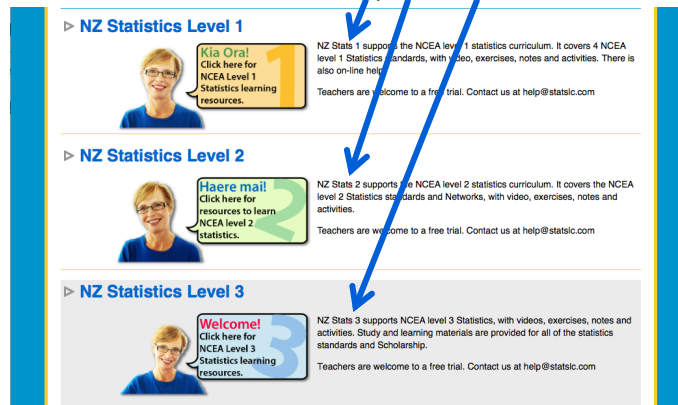

Login to NZ Stats 1, 2 or 3

Welcome to Statistics Learning Centre.

Login process

1. Enter Statistics Learning Centre at <http://StatsLC.com>, click **Statistics sign-in**

2. Select your course: **NZ Statistics Level 1, 2 or 3**