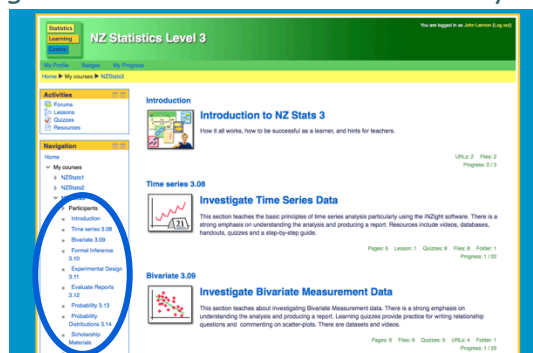

4. Now you are ready to get started. Select the Standard you are working on.